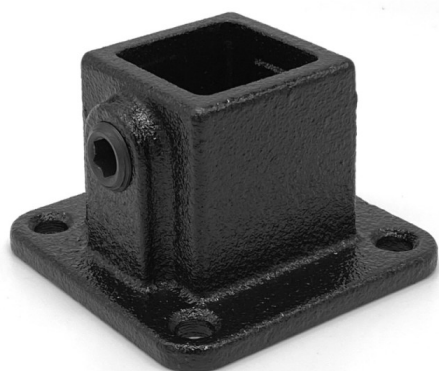

Square footplate Typ 11S, 25 mm, Black

link to the product:

<https://dev.tubefittings.eu/en/square-tubefittings/1618-flange-square-25-mm-black-type-11s-25-b-5904107187617.html>

Price: **€6.52** gross

Manufacturer: Klemm

Referention number: 6080Z11S-25

Information:

Square footplate - 25 mm. Use this clamp for positioning constructions. Do not use as a basis for supporting safety railings and the like.

The size of the discount

Quantity	Discount	Spare
80	5%	above €26.08
160	7.5%	above €78.24
240	10%	above €156.48
320	15%	above €312.96

Product features

Dedicated outer tube diameter (mm)	25x25 mm
Type symbol	Typ 11S
Material	Cast iron (ASTM A47 Grade 32510)
Coating	KTL-coating
Colour	Black
Type	Foot plate
Screw Material	Carbon steel ML08AL with Magni 565 coating
Screw Thread Type	BSP thread (ISO228/1)
Screw Size	3/8" x 12,7 mm
Diameter system	Nominal Pipe Size (NPS / BSP) - Indicates the matching outer tube diameter. The connector's actual internal diameter is larger to allow for installation and set screw tightening.