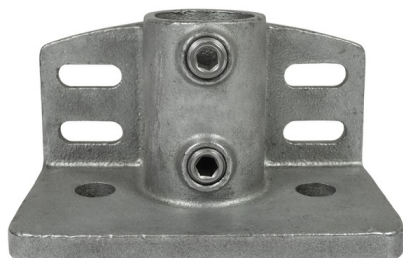

## Flange with toeboard adaptor Typ 147E, 48,3 mm, Galvanized

link to the product:

<https://dev.tubefittings.eu/en/round-tubefittings/256-trittrand-fussplatte-type-147e-483-mm-5901138374207.html>

Price: **€27.19** gross

Manufacturer: Klemm

Referention number: 608147E

### Information:

Flange with toeboard adaptor. Extra heavy footplate for attachment against a scaffolding. Usually used on roofs.

### Product features

Size mm	E (48,3 mm)
Type symbol	Typ 147
Size "	1½
Material	Cast iron (ASTM A197 KTH350-10)
Coating	Hot-dip galvanized
Colour	Silver
TÜV	TÜV certified
Weight	2,17
Number of Pieces in Collective Packaging	9
Type	Foot plate
Screw Material	Carbon steel ML08AL with Magni 565 coating
Screw Thread Type	BSP thread (ISO228/1)
Screw Size	3/8" x 12,7 mm
Production Standard	ASTM A197, KTH350-10