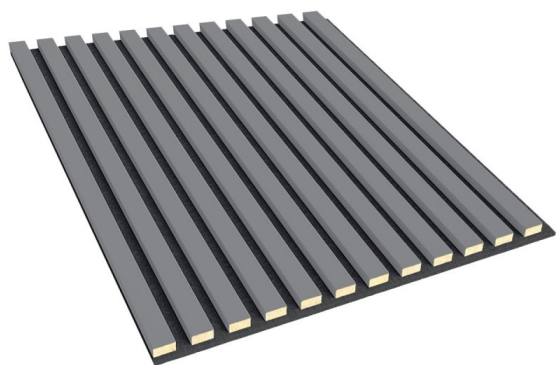

3D panels on felt Grey

link to the product:

<https://dev.tubefittings.eu/en/3d-paneele-auf-filz/4247-3d-panels-on-felt-grey.html>

Price: **€36.00** gross

Manufacturer: Klemp

Referention number: LAM_LA_P3D_A125

Information:

Square 3D decorative acoustic panels are a smaller variation of the standard felt lamellas. The panels are made of acoustic felt and therefore have acoustic properties. You can use them to create a wooden headboard behind the bed or a modern decorative wall behind the TV. The panels are made in a square format, measuring 60 x 60 cm. You can use them to create any geometric composition on your wall! The fluted panels can be mounted on the ceiling. The installation of the panels is extremely simple and easy. Simply apply mounting glue to the panel and stick it to the wall. The felt can be cut with a knife, e.g. a wallpaper cutter.

Product features

Length	60 cm
Width	60 cm
Collection	Square 3D panels
Depth	25 mm
Colour	Grey Matt
Product	Panele
Recommended use	Internal