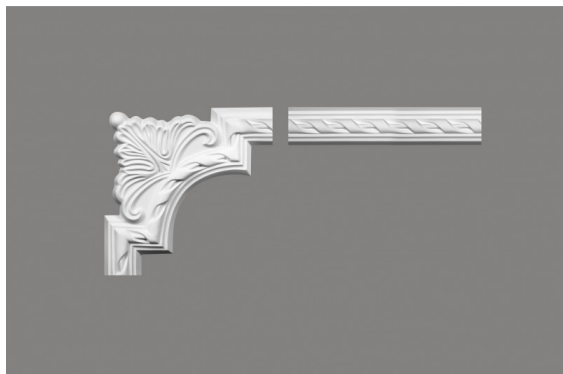

Corner unit MDC252-11

link to the product:

<https://dev.tubefittings.eu/en/ecken-fur-leisten/4645-corner-unit-mdc252-11-5907291154434.html>

Price: **€18.00** gross

Manufacturer: Klemp

Referention number: MDC252-11

Information:

The MDC252-11 corner unit is a decorative element designed for finishing wall frames, compatible with the MDC252 molding. Made from lightweight and durable ProFoam polyurethane, it is resistant to moisture and UV radiation, ensuring long-lasting aesthetics. It comes with a factory-applied primer that facilitates painting with water-based paints. Installation using dedicated adhesive guarantees a stable fit. It can be used as an ornamental detail above a console, a mirror frame, or a decorative accent on the wall.

Product features

Material	ProFoam
Length	24 cm
Width	2,3 cm
Collection	Narożniki
Depth	5,4 cm
Colour	White
Waterproof	Tak
UV Resistance	Tak
Finish	Matowe
Yellowing Resistant	Tak
Swelling Resistant	Tak
Easy, quick, and clean installation	Tak
For painting	Tak