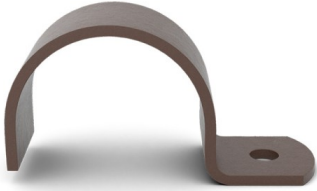

Saddle clamp Type 100, 33.7 mm, Vintage-Brown

link to the product:

<https://dev.tubefittings.eu/en/c-337-mm/4886-saddle-clamp-type-100-33-7-mm-vintage-brown-5907291158593.html>

Price: **€2.98** gross

Manufacturer: Klomp

Referention number: 6080V100C

Information:

Pipe clamp, type 100. Our steel pipe clamps are electrolytically galvanized and therefore rust-resistant. Pipe clamps are available for pipes with diameters ranging from 21.0 mm to 60.3 mm inclusive and are suitable for attaching sheet metal to pipe structures.

Product features

Size mm	C (33,7 mm)
Type symbol	Typ 100
Size "	1
Material	Cast iron (ASTM A197 KTH350-10)
Colour	Brown
TÜV	TÜV certified
Type	Sattelklemme