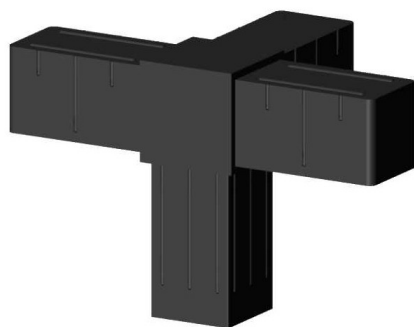

Corner Elbow (3 axes, 4 slots) - for profile 20x20x1.5 mm - black

link to the product:

<https://dev.tubefittings.eu/en/plastic-connectors-for-square-profiles/4896-corner-elbow-3axes-4slots-20x20x15-black-5907291158685.html>

Price: **€2.00** gross

Manufacturer: Klemm

Referention number: 3D4-V20-X1-5-C

Information:

Corner elbow - 3 axes - 4 sockets - 3D4 V20 X1.5 C. A structural element for connecting aluminum profiles at an angle. Made from PA6 polyamide reinforced with fiberglass, it offers high durability and load resistance. Black color. Compatible profile: 20x20x1.5 mm. Three axes and four sockets allow for flexible mounting configurations. Wall thickness: 2 mm. Weight: 0.031 kg.

Product dimensions - B-20 mm; L-20 mm; L1-31,5 mm; B1-16,8 mm; H-16,8 mm

The size of the discount

Quantity	Discount	Spare
10	2%	above €0.40
20	5%	above €2.00
100	15%	above €30.00
500	20%	above €200.00
1000	30%	above €600.00

Product features

Material	Polyamide PA6 - glass fiber reinforced
Colour	Black
Type	Corner elbow
Mounting method	By plug, using a rubber hammer
Matching profile	20x20x1,5 mm
Number of axes	3
Number of slots	4
Core	Standard plastic connectors