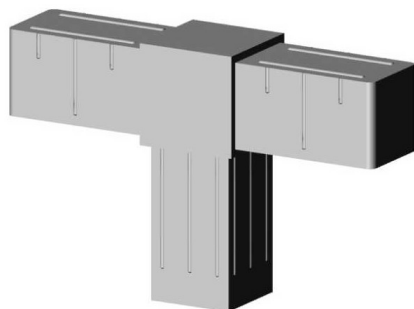

T-Connector (2 axes, 3 slots) - for profile 20x20x1.5 mm - grey

link to the product:

<https://dev.tubefittings.eu/en/plastic-connectors-for-square-profiles/4901-t-connector-2axes-3slots-20x20x15-grey-5907291158739.html>

Price: **€2.00** gross

Manufacturer: Klemm

Referention number: 2D3-V20-X1-5-S

Information:

Aluminum profile connector 20x20x1.5 mm. Made from PA6 polyamide reinforced with fiberglass, it is resistant to mechanical damage. Equipped with 2 axes and 3 sockets, it allows for stable joining of profiles. The wall thickness of 2 mm ensures structural strength while maintaining a lightweight design (0.024 kg). Compatible with standard aluminum profiles. Color: gray. Product dimensions - B: 20 mm; B1: 16.8 mm; L: 16.8 mm; L1: 20 mm

The size of the discount

Quantity	Discount	Spare
10	2%	above €0.40
20	5%	above €2.00
100	15%	above €30.00
500	20%	above €200.00
1000	30%	above €600.00

Product features

Material	Polyamide PA6 - glass fiber reinforced
Colour	Grey Matt
Type	T-piece
Mounting method	By plug, using a rubber hammer
Matching profile	20x20x1,5 mm
Number of axes	2
Number of slots	3
Core	Standard plastic connectors