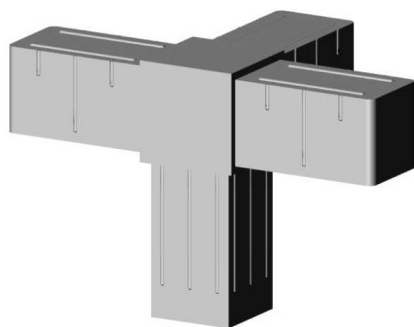

Corner Elbow (3 axes, 4 slots) - for profile 20x20x1.5 mm - grey

link to the product:

<https://dev.tubefittings.eu/en/plastic-connectors-for-square-profiles/4904-corner-elbow-3axes-4slots-20x20x15-grey-5907291158760.html>

Price: **€2.00** gross

Manufacturer: Klemm

Referention number: 3D4-V20-X1-5-S

Information:

Corner joint - 3 axes - 4 sockets - 3D4 V20 X1.5 S. Designed for stable connection of 20x20x1.5 mm aluminum profiles. Made from glass-fiber-reinforced polyamide PA6, which ensures high resistance to abrasion and mechanical damage. The design includes 3 axes and 4 sockets, allowing for versatile applications. The wall thickness of 2 mm enhances the rigidity and durability of the entire construction. Weighing 0.031 kg, it facilitates easy installation. Compatible with standard plastic connectors. Gray color for aesthetic compatibility with the structure.

Product dimensions - B-20 mm; L-20 mm; L1-31,5 mm; B1-16,8 mm; H-16,8 mm

The size of the discount

Quantity	Discount	Spare
10	2%	above €0.40
20	5%	above €2.00
100	15%	above €30.00
500	20%	above €200.00
1000	30%	above €600.00

Product features

Material	Polyamide PA6 - glass fiber reinforced
Colour	Grey Matt
Type	Corner elbow
Mounting method	By plug, using a rubber hammer
Matching profile	20x20x1,5 mm
Number of axes	3
Number of slots	4
Core	Standard plastic connectors