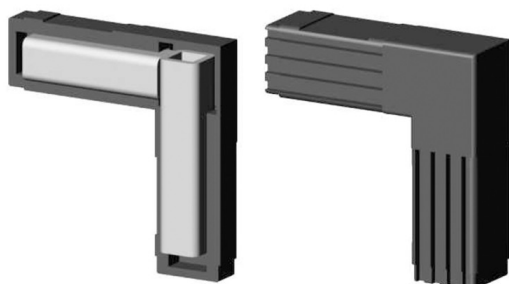

90° Elbow (2 axes, 2 slots) - for tube 20x20x1,5 mm - black

link to the product:

<https://dev.tubefittings.eu/en/plastic-connectors-for-square-profiles/5136-90-elbow-2-axes-2-slot-s-for-tube-20x20x15-mm-black-5901421017545.html>

Price: **€5.00** gross

Manufacturer: Klempe

Referention number: 2D2-V20-X1-5-CWM

Information:

Elbow Joint (2 axes, 2 sockets), black, with a metal core for 20x20x1.5 mm profiles. Glass fiber-reinforced PA6 polyamide ensures exceptional durability. Provides a stable connection for frames and lightweight aluminum structures. Quick push-fit installation using a rubber mallet. The wall thickness and metal core guarantee long-lasting strength and load resistance.

The size of the discount

Quantity	Discount	Spare
10	2%	above €1.00
20	5%	above €5.00
50	10%	above €25.00
100	15%	above €75.00
500	20%	above €500.00
1000	30%	above €1,500.00

Product features

Material	Polyamide PA6 - glass fiber reinforced
Colour	Black
Type	Elbow
Mounting method	By plug, using a rubber hammer
Matching profile	20x20x1,5 mm
Number of axes	2
Number of slots	2
Core	With metal core