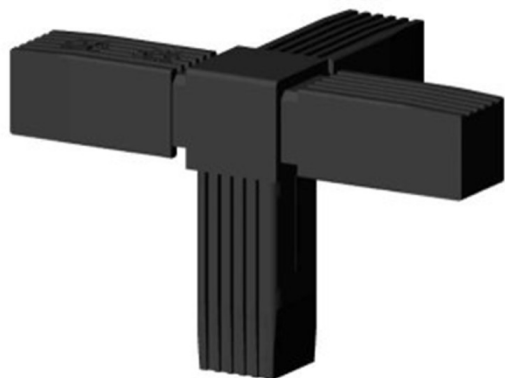

Corner Elbow (3 axes, 4 slots) - for tube 25x25x1,5 mm - black

link to the product:

<https://dev.tubefittings.eu/en/plastic-connectors-for-square-profiles/5141-corner-elbow-3-axes-4-slots-for-tube-25x25x15-mm-black-5901421017590.html>

Price: **€3.00** gross

Manufacturer: Klemm

Referention number: 3D4-V25-X1-5-C

Information:

Corner elbow (3 axes, 4 sockets) in black for 25x25x1.5 mm profiles. Glass fiber-reinforced Polyamide PA6 ensures durability and stability of the joints. Ideal for frames, cages, and lightweight aluminum constructions. Plug-in installation using a rubber mallet is quick. The wall thickness guarantees resistance to loads.

Dimensions: B-25 mm; L-25 mm; L1-50 mm; B1-22 mm; H-22 mm

The size of the discount

Quantity	Discount	Spare
10	2%	above €0.60
20	5%	above €3.00
50	10%	above €15.00
100	15%	above €45.00
500	20%	above €300.00
1000	30%	above €900.00

Product features

Material	Polyamide PA6 - glass fiber reinforced
Colour	Black
Type	Corner elbow
Mounting method	By plug, using a rubber hammer
Matching profile	25x25x1,5 mm
Number of axes	3
Number of slots	4
Core	Standard plastic connectors