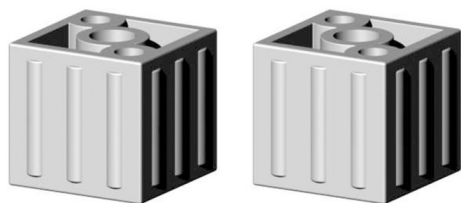

Cube Connector (1 axis, 1 slot) - for tube 25x25x2 mm - grey

link to the product:

<https://dev.tubefittings.eu/en/plastic-connectors-for-square-profiles/5164-cube-connector-1-axis-1-slot-for-tube-25x25x2-mm-grey-5901421017828.html>

Price: **€1.00** gross

Manufacturer: Klempl

Referention number: 1D1-V25-X2-S

Information:

A single-axis, single-socket connector in gray is a simple yet durable joint for 25x25x2 mm profiles. Made from glass fiber-reinforced PA6 polyamide, it ensures the longevity of lightweight structures. Installation by pressing in with a rubber mallet makes profile connections quick and convenient. Excellent for simple frames and single racks. Lightweight and sturdy, it enhances construction stability. Perfect for basic projects and quick connections.

The size of the discount

Quantity	Discount	Spare
10	2%	above €0.20
20	5%	above €1.00
50	10%	above €5.00
100	15%	above €15.00
500	20%	above €100.00
1000	30%	above €300.00

Product features

Material	Polyamide PA6 - glass fiber reinforced
Colour	Grey Matt
Type	Kostka
Mounting method	By plug, using a rubber hammer
Matching profile	25x25x2 mm
Number of axes	1
Number of slots	1
Core	Standard plastic connectors