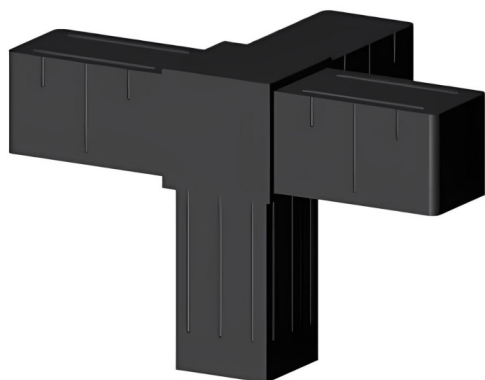

## Corner Elbow (3 axes, 4 slots) - for tube 25x25x2 mm - black

link to the product:

<https://dev.tubefittings.eu/en/plastic-connectors-for-square-profiles/5167-corner-elbow-3-axes-4-slots-for-tube-25x25x2-mm-black-5901421017859.html>

Price: **€2.00** gross

Manufacturer: Klemm

Referention number: 3D4-V25-X2-C

### Information:

3-axis, 4-socket corner connector in black is a durable joint for 25x25x2 mm profiles. Glass fiber-reinforced PA6 polyamide ensures stability for frames and lightweight cages. Push-fit assembly using a rubber mallet is quick and convenient. It performs excellently in corners requiring a greater number of connections. Lightweight and durable, it supports solid construction. Allows for flexible and secure joining of square profiles.

### Product features

Material	Polyamide PA6 - glass fiber reinforced
Colour	Black
Type	Corner elbow
Mounting method	By plug, using a rubber hammer
Matching profile	25x25x2 mm
Number of axes	3
Number of slots	4
Core	Standard plastic connectors