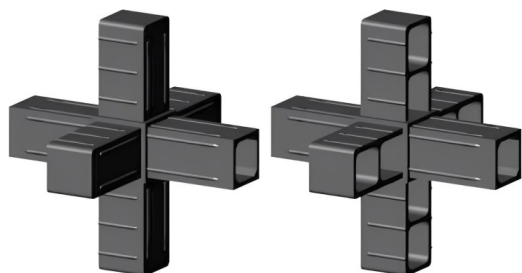

## Cross Connector (3 axes, 6 slots) - for tube 25x25x2 mm - black

link to the product:

<https://dev.tubefittings.eu/en/plastic-connectors-for-square-profiles/5171-cross-connector-3-axe-s-6-slots-for-tube-25x25x2-mm-black-5901421017897.html>

### Information:

3-axis, 6-slot cross connector in black is a durable joint for 25x25x2 mm profiles. Glass fiber-reinforced PA6 polyamide provides stability for lightweight constructions and frames. Press-fit assembly using a rubber mallet allows for quick creation of multi-directional connections. Lightweight yet strong, it performs well in cages, frames, and advanced support structures. Excellent for projects requiring solid branching. Ensures secure and long-lasting connections.

Dimensions: B-25 mm; L-25 mm; L1-40 mm; B1-20,8 mm; H-20,8 mm

### Product features

Material	Polyamide PA6 - glass fiber reinforced
Colour	Black
Type	Cross piece
Mounting method	By plug, using a rubber hammer
Matching profile	25x25x2 mm
Number of axes	3
Number of slots	6
Core	Standard plastic connectors