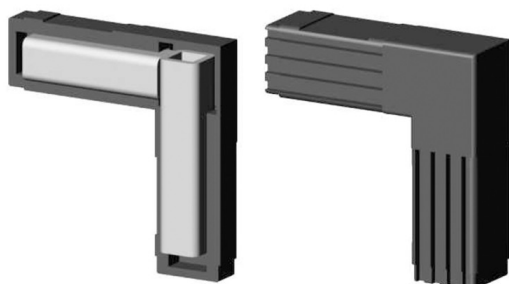

90° Elbow (2 axes, 2 slots) - for tube 25x25x1,5 mm - black

link to the product:

<https://dev.tubefittings.eu/en/plastic-connectors-for-square-profiles/5186-90-elbow-2-axes-2-slot-s-for-tube-25x25x15-mm-black-5901421018047.html>

Price: **€5.00** gross

Manufacturer: Klemm

Referention number: 2D2-V25-X1-5-CWM

Information:

2-axis elbow joint, 2 black sockets for 25x25x1.5 mm profiles with a metal core is a durable connector for frames and lightweight cages. PA6 polyamide reinforced with glass fiber ensures structural stability. Push-in installation with a rubber mallet is quick and easy. Excellent for corners in both straight and three-dimensional connections. Lightweight yet strong, it supports robust frames and structures. Ideal for industrial and DIY projects.

Dimensions: B=L = 25 mm; L1 = 48 mm; B1=H = 22 mm

The size of the discount

Quantity	Discount	Spare
10	2%	above €1.00
20	5%	above €5.00
50	10%	above €25.00
100	15%	above €75.00
500	20%	above €500.00
1000	30%	above €1,500.00

Product features

Material	Polyamide PA6 - glass fiber reinforced
Colour	Black
Type	Elbow
Mounting method	By plug, using a rubber hammer
Matching profile	25x25x1,5 mm
Number of axes	2
Number of slots	2
Core	With metal core