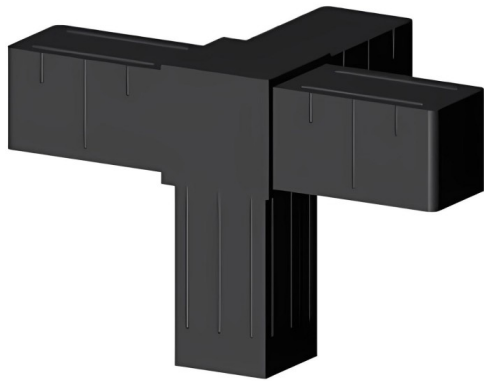

Corner Elbow (3 axes, 4 slots) - for pipe 30x30x2 mm - black

link to the product:

<https://dev.tubefittings.eu/en/plastic-connectors-for-square-profiles/5214-corner-elbow-3-axes-4-slots-for-pipe-30x30x2-mm-black-5901421018320.html>

Price: **€5.00** gross

Manufacturer: Klempe

Referention number: 3D4-V30-X2-C

Information:

Corner elbow (3 axes, 4 slots), black, for 30x30x2 mm profiles, made from glass fiber-reinforced PA6 polyamide. Three axes and four slots ensure stable connections in lightweight aluminum constructions, frames, and cages. Push-fit installation with a rubber mallet is quick. The 2 mm wall thickness provides resistance to loads.

Dimensions: B-30 mm; L-30 mm; L1-45 mm; B1-26 mm; H-26 mm

The size of the discount

Quantity	Discount	Spare
10	2%	above €1.00
20	5%	above €5.00
50	10%	above €25.00
100	15%	above €75.00
500	20%	above €500.00
1000	30%	above €1,500.00

Product features

Material	Polyamide PA6 - glass fiber reinforced
Colour	Black
Type	Corner elbow
Mounting method	By plug, using a rubber hammer
Matching profile	30x30x2 mm
Number of axes	3
Number of slots	4
Core	Standard plastic connectors