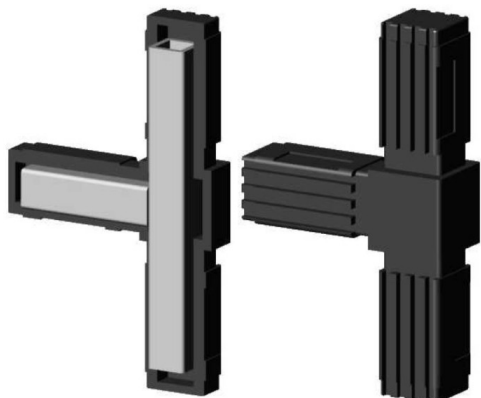

## T-Connector (2 axes, 3 slots) - for pipe 30x30x2 mm - black

link to the product:

<https://dev.tubefittings.eu/en/plastic-connectors-for-square-profiles/5225-t-connector-2-axes-3-slots-for-pipe-30x30x2-mm-black-5901421018436.html>

Price: **€7.00** gross

Manufacturer: Klemm

Referention number: 2D3-V30-X2-CM

### Information:

Connector (2 axes, 3 sockets) in black with a metal core is a robust joint for 30x30x2 mm profiles. Glass fiber-reinforced polyamide PA6 ensures resistance to loads and long-lasting durability. Two axes and three sockets allow for stable right-angle connections of the profiles. Ideal for frames, cages, and lightweight aluminum structures requiring a strong join. Press-fit installation with a rubber mallet is quick and convenient. The weight of 0.1 kg minimizes additional load on the frame.

### Product features

Material	Polyamide PA6 - glass fiber reinforced
Colour	Black
Type	T-piece
Mounting method	By plug, using a rubber hammer
Matching profile	30x30x2 mm
Number of axes	2
Number of slots	3
Core	With metal core