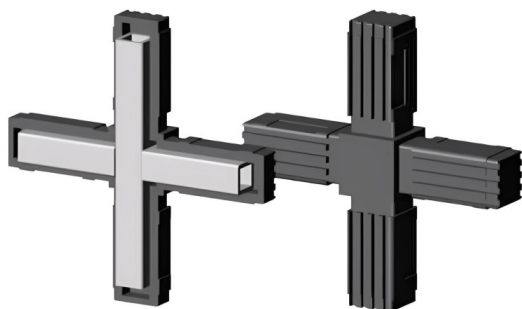

## Cross Connector (2 axes, 4 slots) - for tube 30x30x2 mm - black

link to the product:

<https://dev.tubefittings.eu/en/plastic-connectors-for-square-profiles/5228-cross-connector-2-axe-s-4-slots-for-tube-30x30x2-mm-black-5901421018467.html>

Price: **€8.00** gross

Manufacturer: Klemm

Referention number: 2D4-V30-X2-CM

### Information:

Cross Connector (2 axes, 4 sockets), black, with a metal core, is a strong connector for 30x30x2 mm profiles. Polyamide PA6 reinforced with glass fiber provides high strength and resistance to damage. Two axes and four sockets allow for stable and durable connections of structural elements. Ideal for frames, cages, and lightweight aluminum frames that require additional rigidity. Installation by insertion using a rubber mallet is quick and easy. The weight of 0.1 kg minimizes additional structural load.

### Product features

Material	Polyamide PA6 - glass fiber reinforced
Colour	Black
Type	Cross piece
Mounting method	By plug, using a rubber hammer
Matching profile	30x30x2 mm
Number of axes	2
Number of slots	4
Core	With metal core