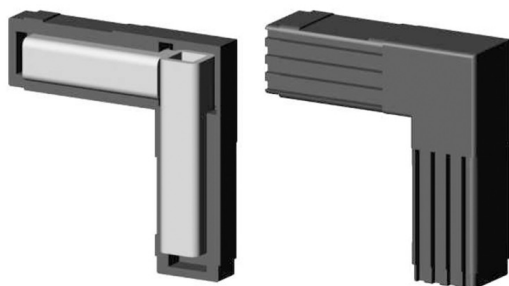

90° Elbow (2 axes, 2 slots) - for tube 30x30x2 mm - black

link to the product:

<https://dev.tubefittings.eu/en/plastic-connectors-for-square-profiles/5229-90-elbow-2-axes-2-slot-for-tube-30x30x2-mm-black-5901421018474.html>

Price: **€5.00** gross

Manufacturer: Klemm

Referention number: 2D2-V30-X2-CWM

Information:

Elbow joint (2 axes, 2 sockets), black with a metal core, is a robust component for 30x30x2 mm profiles. Made from PA6 polyamide reinforced with glass fiber, it guarantees strength and resistance to loads. The two axes and two sockets allow for stable right-angle connections. Ideal for frames, enclosures, and lightweight aluminum structures. Push-fit installation with a rubber mallet is quick and convenient. Its 0.1 kg weight ensures easy handling and transport.

The size of the discount

Quantity	Discount	Spare
10	2%	above €1.00
20	5%	above €5.00
50	10%	above €25.00
100	15%	above €75.00
500	20%	above €500.00
1000	30%	above €1,500.00

Product features

Material	Polyamide PA6 - glass fiber reinforced
Colour	Black
Type	Elbow
Mounting method	By plug, using a rubber hammer
Matching profile	30x30x2 mm
Number of axes	2
Number of slots	2
Core	With metal core