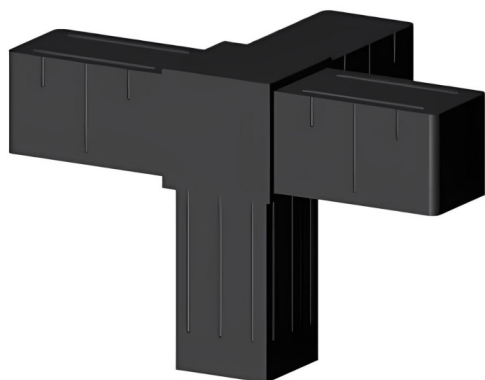

Corner Elbow (3 axes, 4 slots) - for tube 40x40x2 mm - black

link to the product:

<https://dev.tubefittings.eu/en/plastic-connectors-for-square-profiles/5245-corner-elbow-3-axes-4-slots-for-tube-40x40x2-mm-black-5901421018634.html>

Price: **€7.00** gross

Manufacturer: Klemm

Referention number: 3D4-V40-X2-C

Information:

3-way corner connector with four sockets in black, designed for 40x40x2 mm tubes. Manufactured from glass fiber-reinforced PA6 polyamide, it ensures high strength and durability for the structure. Three axes and four sockets make it easy to create stable frames, racks, and aluminum cages. Plug-in installation with a rubber mallet is quick and simple. The weight of 0.1 kg does not burden the profiles. An ideal solution for lightweight and modular industrial constructions.

Dimensions: B-40 mm; L-40 mm; L1-55 mm; B1-36 mm; H-36 mm

The size of the discount

| Quantity | Discount | Spare |
|----------|----------|-----------------|
| 10 | 2% | above €1.40 |
| 20 | 5% | above €7.00 |
| 50 | 10% | above €35.00 |
| 100 | 15% | above €105.00 |
| 500 | 20% | above €700.00 |
| 1000 | 30% | above €2,100.00 |

Product features

| | |
|------------------|--|
| Material | Polyamide PA6 - glass fiber reinforced |
| Colour | Black |
| Type | Corner elbow |
| Mounting method | By plug, using a rubber hammer |
| Matching profile | 40x40x2 mm |
| Number of axes | 3 |
| Number of slots | 4 |
| Core | Standard plastic connectors |